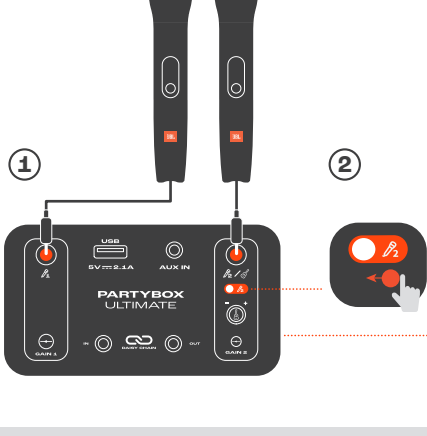

MICROPHONE